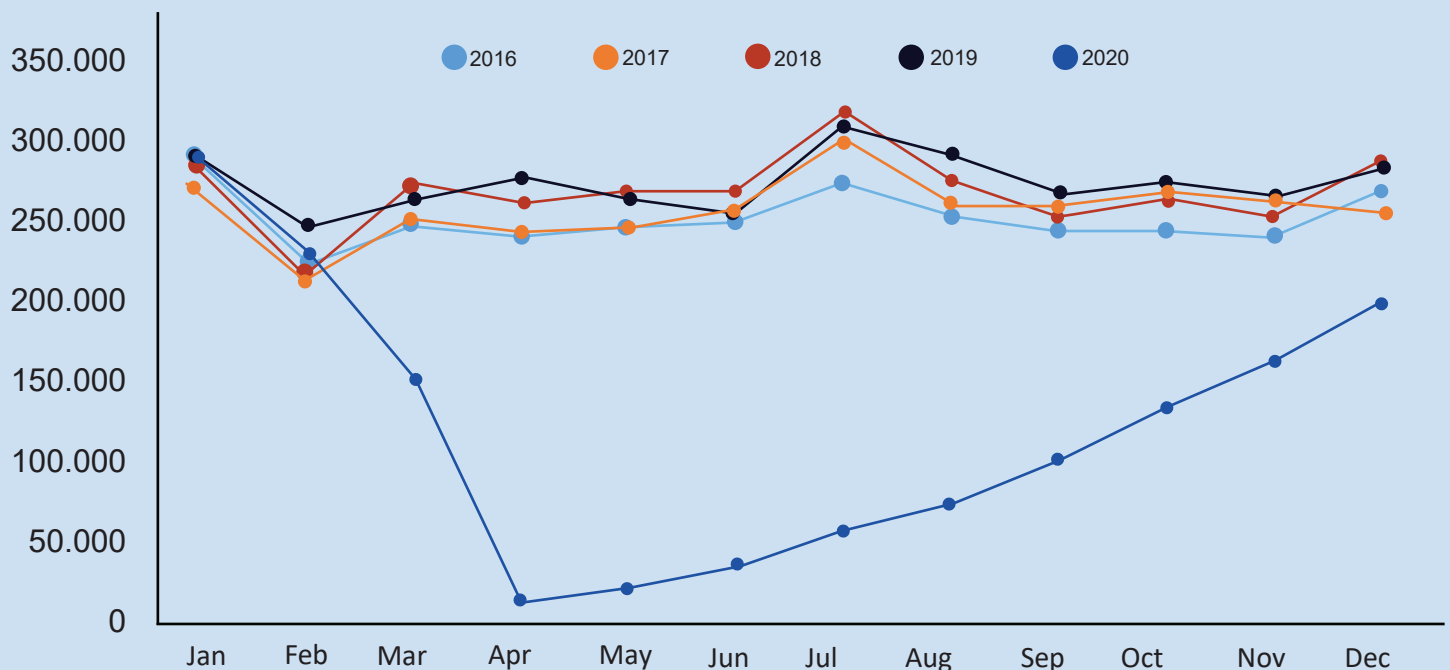

Extension
2286 m

Pavement
Asphalt

PCN
PCN 67/F/B/X/T

Administration: Infraero

Aerial: 36.114 Landings and takeoffs

Air Cargo (lb): 3.769.012

Passengers: 1.474.160 People

Variation in relation to 2019 / Number of passengers: -55%

*Considering distance in a straight line

Graph 01: Monthly operational movement (boarding + disembarking) from Goiânia Airport - Santa Genoveva (2016 - 2020).

Source: ANAC, Infraero, Hórus.